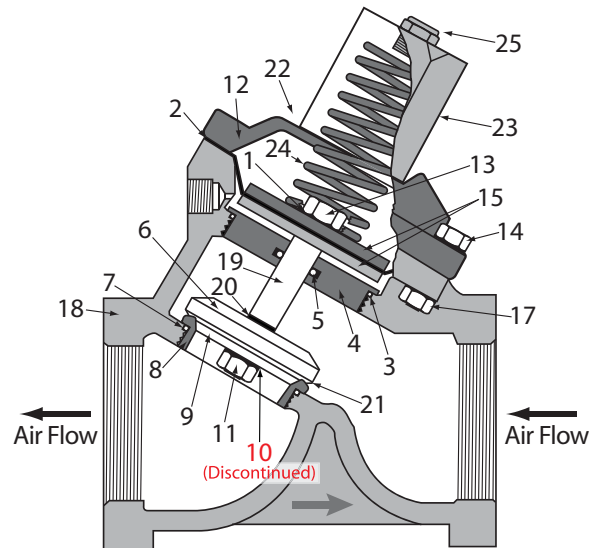

ASSEMBLY INSTRUCTIONS

1" Auto Air Valve		
	2123-106	VALVE, AUTO AIR, 1", (NORMALLY CLOSED)
	2123-006-99	VALVE, AUTO AIR, 1/2", 3/4" & 1", REPAIR KIT INCLUDES # 1, 2, 3, 5, 7, 11, 13, 20 & 21
25	2014-300	VENT, 1/8"

1-1/4" Auto Air Valve		
	2123-107	VALVE, AUTO AIR, 1-1/4", (NORMALLY CLOSED)
	2123-007-99	VALVE, AUTO AIR, 1-1/4 & 1-1/2, REPAIR KIT INCLUDES # 1, 2, 3, 5, 7, 11, 13, 20 & 21
25	2014-300	VENT, 1/8"

1-1/2" Auto Air Valve		
	2123-108	VALVE, AUTO AIR, 1-1/2", (NORMALLY CLOSED)
	2123-007-99	VALVE, AUTO AIR, 1-1/4 & 1-1/2, REPAIR KIT INCLUDES # 1, 2, 3, 5, 7, 11, 13, 20 & 21
25	2014-300	VENT, 1/8"

1-1/2" Auto Air Valve (BIG GUN™)		
	2123-108L	VALVE, AUTO AIR, 1-1/2" FULL FLOW, (NORMALLY CLOSED)
	2123-009-99	VALVE, AUTO AIR, 1-1/2"L & 2" FULL FLOW, REPAIR KIT INCLUDES # 1, 2, 3, 5, 7, 11, 13, 20 & 21
25	2014-300	VENT, 1/8"

2" Auto Air Valve (BIG GUN™)		
	2123-109	VALVE, AUTO AIR, 2" FULL FLOW, (NORMALLY CLOSED)
	2123-009-99	VALVE, AUTO AIR, 1-1/2"L & 2" FULL FLOW, REPAIR KIT INCLUDES # 1, 2, 3, 5, 7, 11, 13, 20 & 21
25	2014-300	VENT, 1/8"