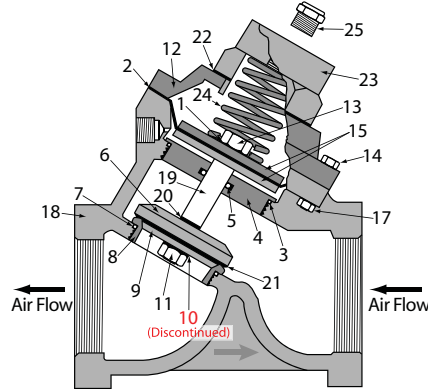

ASSEMBLY INSTRUCTIONS

1" Auto Air Valve		
	2123-106	VALVE, AUTO AIR, 1", (NORMALLY CLOSED)
	2123-006-99	VALVE, AUTO AIR, 1/2", 3/4" & 1", REPAIR KIT INCLUDES # 1, 2, 3, 5, 7, 11, 13, 20 & 21
25	2014-300	VENT, 1/8"

1-1/4" Auto Air Valve		
	2123-107	VALVE, AUTO AIR, 1-1/4", (NORMALLY CLOSED)
	2123-007-99	VALVE, AUTO AIR, 1-1/4 & 1-1/2, REPAIR KIT INCLUDES # 1, 2, 3, 5, 7, 11, 13, 20 & 21
25	2014-300	VENT, 1/8"

1-1/2" Auto Air Valve		
	2123-108	VALVE, AUTO AIR, 1-1/2", (NORMALLY CLOSED)
	2123-007-99	VALVE, AUTO AIR, 1-1/4 & 1-1/2, REPAIR KIT INCLUDES # 1, 2, 3, 5, 7, 11, 13, 20 & 21
25	2014-300	VENT, 1/8"

1-1/2" Auto Air Valve (BIG GUN™)		
	2123-108L	VALVE, AUTO AIR, 1-1/2" FULL FLOW, (NORMALLY CLOSED)
	2123-009-99	VALVE, AUTO AIR, 1-1/2"L & 2" FULL FLOW, REPAIR KIT INCLUDES # 1, 2, 3, 5, 7, 11, 13, 20 & 21
25	2014-300	VENT, 1/8"

2" Auto Air Valve (BIG GUN™)		
	2123-109	VALVE, AUTO AIR, 2" FULL FLOW, (NORMALLY CLOSED)
	2123-009-99	VALVE, AUTO AIR, 1-1/2"L & 2" FULL FLOW, REPAIR KIT INCLUDES # 1, 2, 3, 5, 7, 11, 13, 20 & 21
25	2014-300	VENT, 1/8"