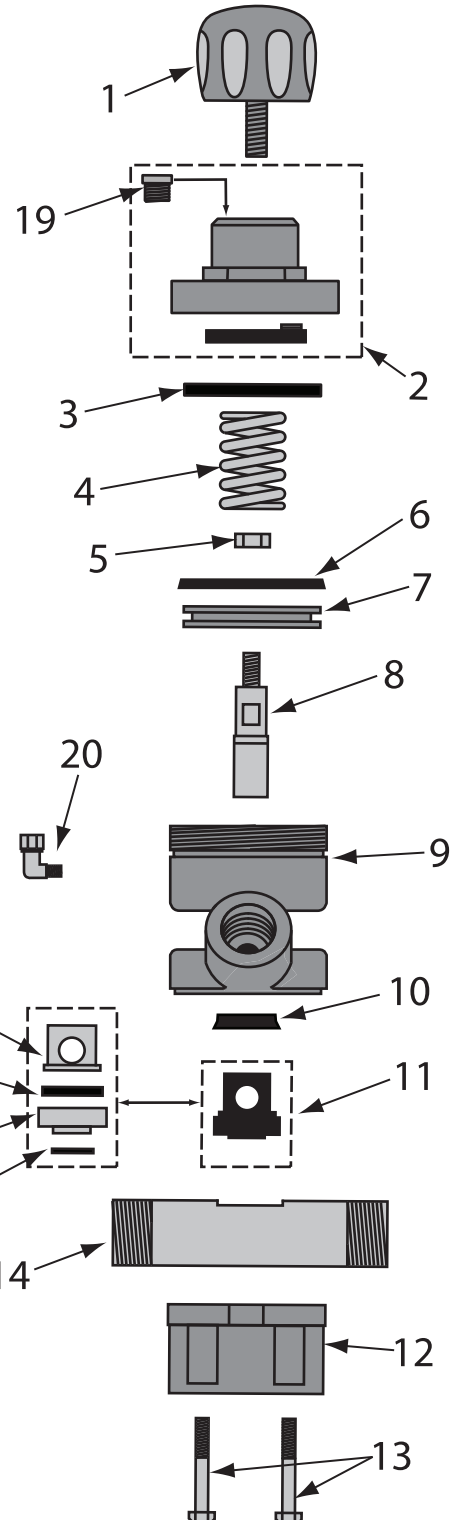

ASSEMBLY INSTRUCTIONS

APV (Automatic Plunger Valve)	
	2149-006 APV, 1", W/TC SLEEVE
	2149-106 APV, 1", W/URETHANE SLEEVE
	2149-007 APV, 1-1/4", W/TC SLEEVE
	2149-107 APV, 1-1/4", W/URETHANE SLEEVE
	2149-008 APV, 1-1/2", W/TC SLEEVE
	2149-108 APV, 1-1/2", W/URETHANE SLEEVE
	2149-000-99 APV, REPAIR KIT W/TC SLEEVE, INCLUDES # 6, 8, 10, 15, 16, 17 & 18
	2149-000-98 APV, SEAL KIT, SEALS ONLY W/URETHANE SEAT, INCLUDES # 6, 10, 15 & 17
	2149-100-99 APV, REPAIR KIT W/URETHANE SLEEVE, INCLUDES # 6, 8, 10 & 11
	2149-100-98 APV, SEAL KIT, SEALS ONLY W/URETHANE SLEEVE, INCLUDES 6, 10, & 11
1	2149-000-01 APV, KNOB
2	2148-000-02 APV & APV II, CAP ASSEMBLY
3	2149-000-19 APV & APV II, BUMP RING
4	2149-000-03 APV & APV II, SPRING
5	2149-000-08 APV, NUT
6	2149-000-04 APV, PISTON SEAL
7	2149-000-05 APV, PISTON
8	2149-000-07 APV, TUNGSTEN CARBIDE, PLUNGER
9	2149-000-09 APV, CYLINDER
10	2148-000-06 VALVE, PLUNGER SEAL
11	2149-100-13 APV, SLEEVE, URETHANE
12	2149-000-11 APV, BASE
13	7010-507-55 APV & APV II, BOLT, 4 PACK
14	2149-006-15 APV & APV II, PIPE NIPPLE 1" FEMALE x 1-1/2" MALE
	2149-007-15 APV & APV II, PIPE NIPPLE 1-1/4" MALE x 1-1/4" MALE
	2149-008-15 APV & APV II, PIPE NIPPLE 1-1/2" MALE x 1-1/2" MALE
15	2149-000-18 APV & APV II, O-RING
16	2149-000-14 APV, INSERT
17	2149-000-10 APV & APV II, URETHANE SEAT (BLACK)
18	2149-000-13 APV & APV II, SOLID TUNGSTEN CARBIDE SLEEVE
	2149-320-20 APV & APV II, MULTI PORTED SLEEVE STAINLESS STEEL
19	2014-300 VENT, 1/8
20	4203-500-00 SWIVEL 90°, 1/8"MNPT X 1/8"F