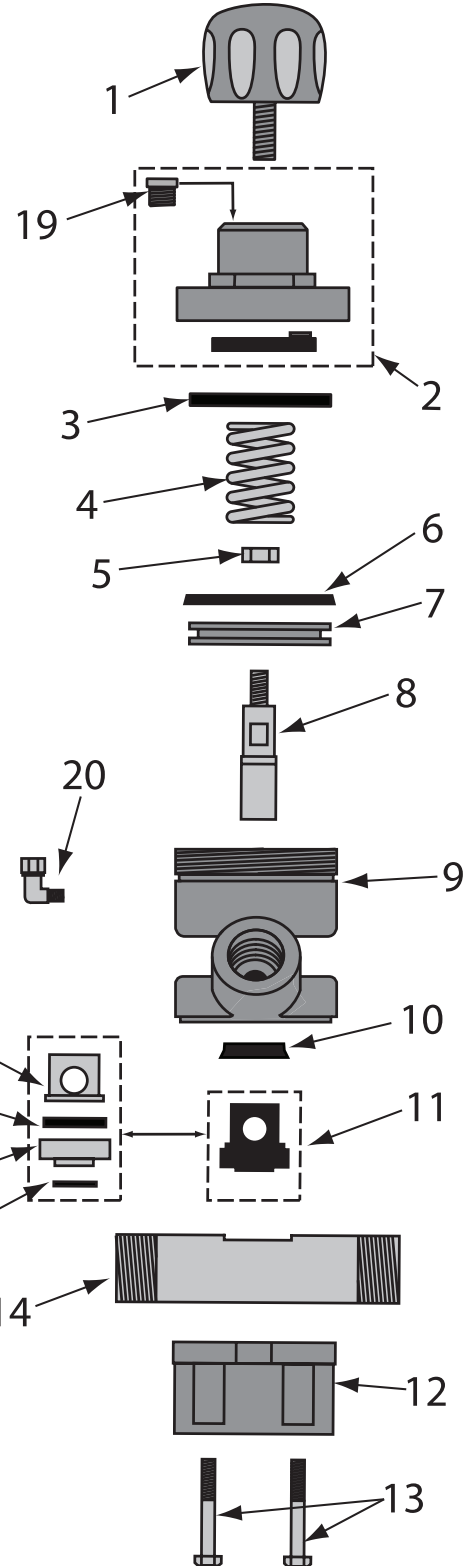

ASSEMBLY INSTRUCTIONS

APV (Automatic Plunger Valve)

APV (Automatic Plunger Valve)

	888-2149-006PB	APV, 1", W/TC SLEEVE
	888-2149-106PB	APV, 1", W/URETHANE SLEEVE
	888-2149-007PB	APV, 1-1/4", W/TC SLEEVE
	888-2149-107PB	APV, 1-1/4", W/URETHANE SLEEVE
	888-2149-008PB	APV, 1-1/2", W/TC SLEEVE
	888-2149-108PB	APV, 1-1/2", W/URETHANE SLEEVE
	888-2149-00099PB	APV, REPAIR KIT W/TC SLEEVE, INCLUDES # 6, 8, 10, 15, 16, 17 & 18
	888-2149-00098PB	APV, SEAL KIT, SEALS ONLY W/URETHANE SEAT, INCLUDES # 6, 10, 15 & 17
	888-2149-10099PB	APV, REPAIR KIT W/URETHANE SLEEVE, INCLUDES # 6, 8, 10 & 11
	888-2149-10098PB	APV, SEAL KIT, SEALS ONLY W/URETHANE SLEEVE, INCLUDES 6, 10, & 11
1	888-2149-00001PB	APV, KNOB
2	888-2148-00002PB	APV & APV II, CAP ASSEMBLY
3	888-2149-00019PB	APV & APV II, BUMP RING
4	888-2149-00003PB	APV & APV II, SPRING
5	888-2149-00008PB	APV, NUT
6	888-2149-00004PB	APV, PISTON SEAL
7	888-2149-00005PB	APV, PISTON
8	888-2149-00007PB	APV, TUNGSTEN CARBIDE, PLUNGER
9	888-2149-00009PB	APV, CYLINDER
10	888-2148-00006PB	VALVE, PLUNGER SEAL
11	888-2149-10013PB	APV, SLEEVE, URETHANE
12	888-2149-00011PB	APV, BASE
13	888-7010-50755PB	APV & APV II, BOLT, 4 PACK
14	888-2149-00615PB	APV & APV II, PIPE NIPPLE 1" FEMALE x 1-1/2" MALE
14	888-2149-00715PB	APV & APV II, PIPE NIPPLE 1-1/4" MALE x 1-1/4" MALE
14	888-2149-00815PB	APV & APV II, PIPE NIPPLE 1-1/2" MALE x 1-1/2" MALE
15	888-2149-00018PB	APV & APV II, O-RING
16	888-2149-00014PB	APV, INSERT
17	888-2149-00010PB	APV & APV II, URETHANE SEAT
18	888-2148-00013PB	APV & APV II, SOLID TUNGSTEN CARBIDE SLEEVE
18	888-2149-32020PB	APV & APV II, MULTI PORTED SLEEVE STAINLESS STEEL
19	888-2014-300PB	VENT, 1/8"
20	888-4203-50000PB	SWIVEL 90°, 1/8"MNPT X 1/8"F