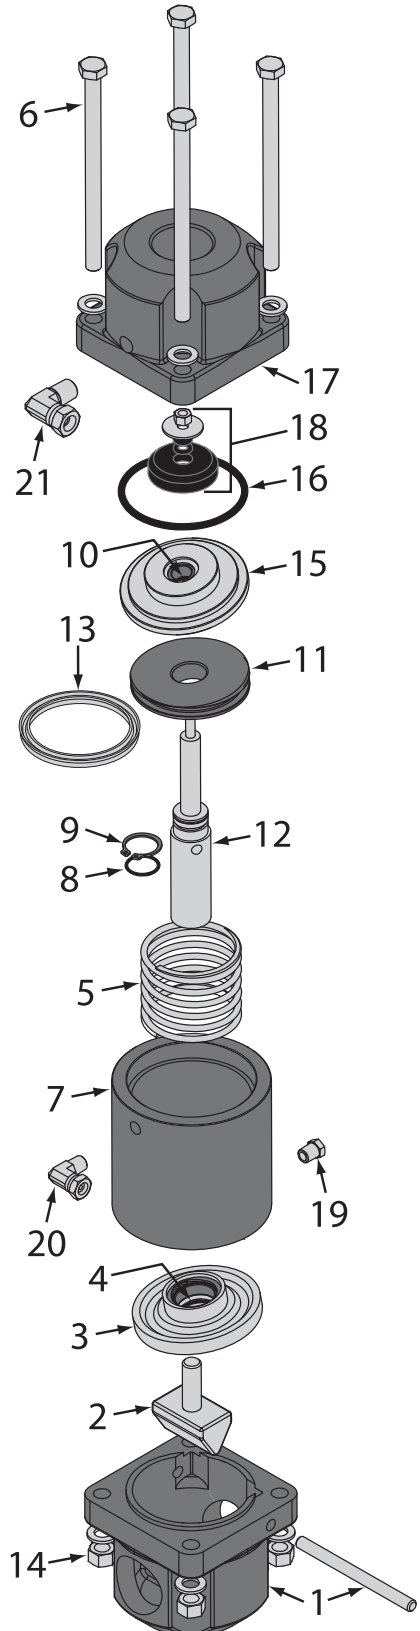

# ASSEMBLY INSTRUCTIONS

Combination Valve		
	2223-000	VALVE, COMBINATION, COMPLETE
	2223-000-99	VALVE, COMBINATION, REPAIR KIT, INCLUDES # 4, 8, 9, 10, 13, 16 & 18
1	2223-000-01	VALVE, COMBINATION, CAP
2	2223-000-02	VALVE, COMBINATION, PINCH RAM
3	2223-000-03	VALVE, COMBINATION, UPPER ROD GUIDE, INCLUDES SEAL(#4) AND BUSHING
4	2223-000-04	VALVE, COMBINATION, SEAL, UPPER ROD
5	2223-000-05	VALVE, COMBINATION, SPRING
6	7010-507-16	VALVE, COMBINATION, BOLT 3/8" x 6" W/WASHER
7	2223-000-07	VALVE, COMBINATION, CYLINDER
8	2223-000-08	VALVE, COMBINATION, O-RING, SHAFT
9	2223-000-09	VALVE, COMBINATION, SNAP RING
10	2223-000-10	VALVE, COMBINATION, SEAL, LOWER ROD
11	2223-000-11	VALVE, COMBINATION, PISTON
12	2223-000-12	VALVE, COMBINATION, SHAFT
13	2223-000-13	VALVE, COMBINATION, SEAL, PISTON
14	7017-507-01	VALVE, COMBINATION, NUT, 3/8"
15	2223-000-15	VALVE, COMBINATION, LOWER ROD GUIDE, INCLUDES SEAL(#10) AND BUSHING
16	2223-000-16	VALVE, COMBINATION, O-RING, LOWER ROD GUIDE
17	2223-000-17	VALVE, COMBINATION, BASE
18	2223-000-18	VALVE, COMBINATION, PLUG ASSEMBLY
19	2014-300	VENT, 1/8"
20	4203-500-00	SWIVEL 90°, 1/8"MNPT X 1/8"F
21	4203-502-02	SWIVEL 90°, 1/4"MNPT x 1/4"F