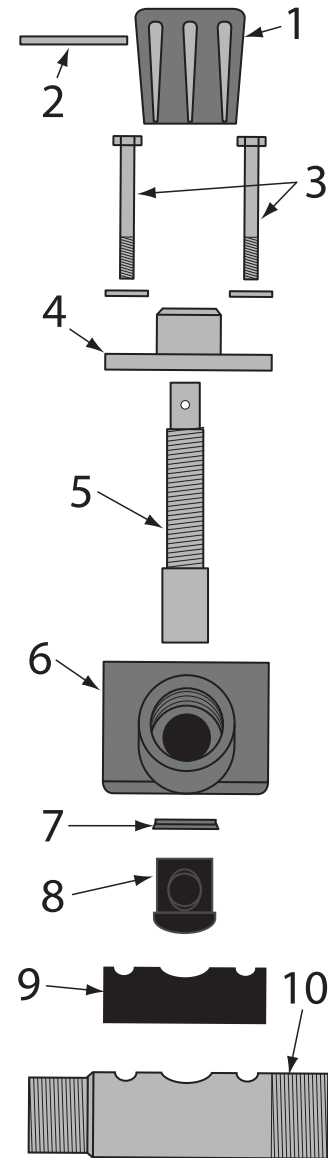

ASSEMBLY INSTRUCTIONS

MPV (Manual Plunger Valve)

	2125-106	VALVE, MANUAL PLUNGER, 1", W/URETHANE SLEEVE
	2125-107	VALVE, MANUAL PLUNGER, 1-1/4", W/URETHANE SLEEVE
	2125-108	VALVE, MANUAL PLUNGER, 1-1/2", W/URETHANE SLEEVE
	2125-100-99	VALVE, MANUAL PLUNGER, REPAIR KIT W/URETHANE SLEEVE, INCLUDES # 2, 5, 7, 8 & 9
	2125-100-98	VALVE, MANUAL PLUNGER, SEAL KIT, W/URETHANE SLEEVE, INCLUDES 7, 8 & 9
1	2125-000-01	VALVE, MANUAL PLUNGER, KNOB
2	2125-000-04	VALVE, MANUAL PLUNGER, ROLL PIN
3	7010-505-56	VALVE, MANUAL PLUNGER, BOLT W/WASHER
4	2125-000-02	VALVE, MANUAL PLUNGER, CAP
5	2125-000-05	VALVE, MANUAL PLUNGER, PLUNGER
6	2125-000-06	VALVE, MANUAL PLUNGER, BODY
7	2149-000-06	VALVE, PLUNGER SEAL
8	2125-100-08	VALVE, MANUAL PLUNGER, SLEEVE, URETHANE
9	2125-000-09	VALVE, MANUAL PLUNGER, GASKET
10	2125-006-10	VALVE, MANUAL PLUNGER, PIPE NIPPLE 1" FEMALE x 1-1/2" MALE
	2125-007-10	VALVE, MANUAL PLUNGER, PIPE NIPPLE 1-1/4" MALE x 1-1/2" MALE
	2125-008-10	VALVE, MANUAL PLUNGER, PIPE NIPPLE 1-1/2" MALE x 1-1/2" MALE