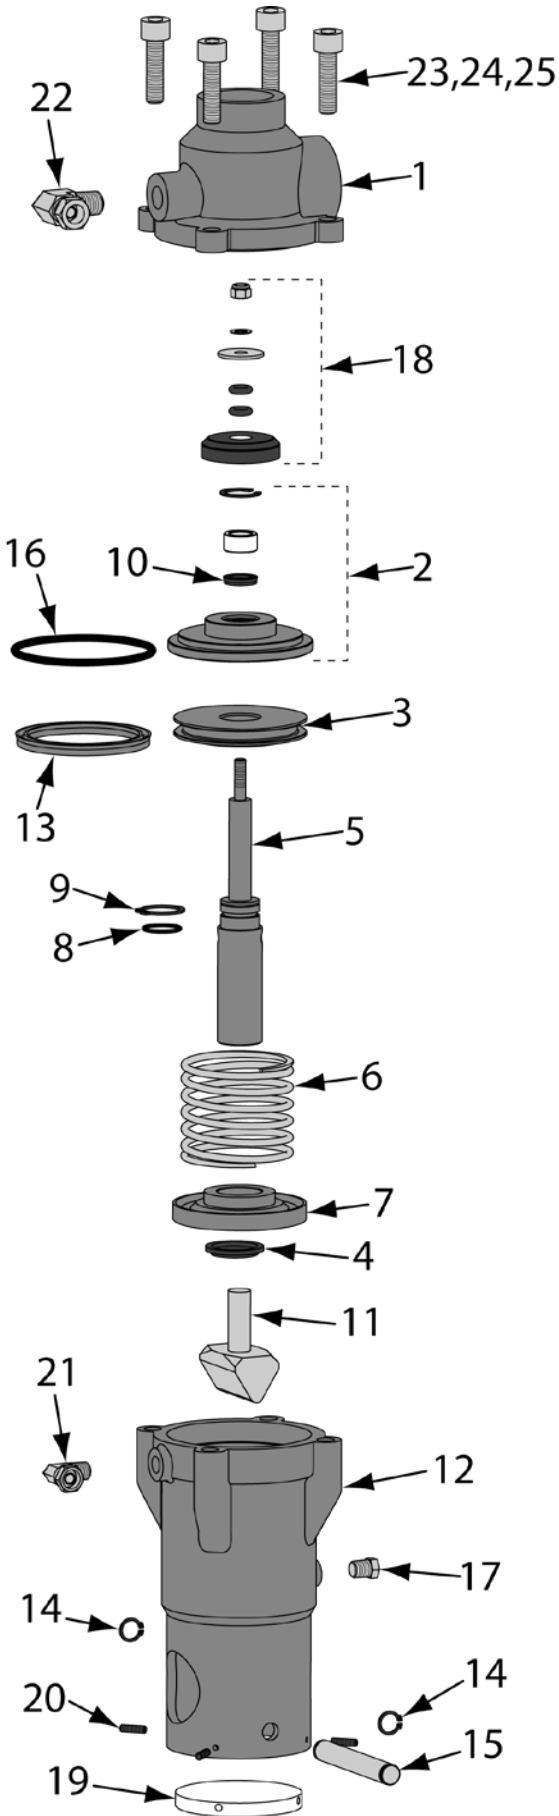

COMBINATION VALVE II

AVAILABLE IN 2 SIZES:
BIG-GUN™ 1½" Inlet/Outlet
OR
Standard 1¼" Inlet/Outlet

Robust Iron Housing

2-Piece Body for
Easier Maintenance

Transparent Pinch
Hose Inspection
Window

Filtered Breather Vent

PARTS & REPAIR KITS

Complete Valves & Repair Kit

COMPETE VALVE 1 1/2" BIG-GUN™
PN: 888-2225-001PB
 VALVE, COMBINATION II, 1 1/2" BIG-GUN™ COMPLETE

COMPETE VALVE 1 1/4"
PN: 888-2225-000PB
 VALVE, COMBINATION II, 1 1/4" COMPLETE