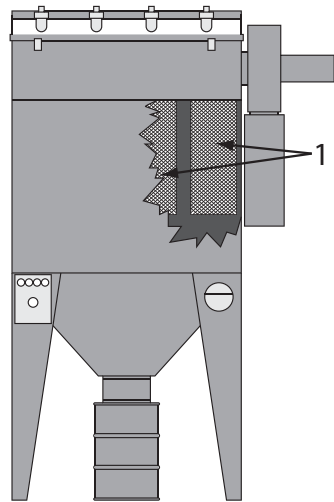

PARTS CHECKLIST

Be Sure The Part You Need Is The Part You Get

Clemco/Zero Style Filter Cartridges

Clemco/Zero Style RPC-2 Reverse Pulse Cartridges

Customer PO #: _____
 Company Name: _____
 Contact Name: _____

Proudly Distributed By

Note: Recommended Cartridge Replacement

When the needle on the filter gauge is above four (4) after air pulse cleaning and / or the visibility and abrasive cleanliness are not acceptable after reclaim adjustment (if equipped).

Line #		
<input type="checkbox"/>	1	 115-6730 FILTER CARTRIDGE, 13" x 26"

Clemco/Zero Style RPH Cartridges

Line #		
<input type="checkbox"/>	1	 115-7810 FILTER CARTRIDGE, 14-1/4" x 36"

Clemco/Zero Style Easy Load Cartridges