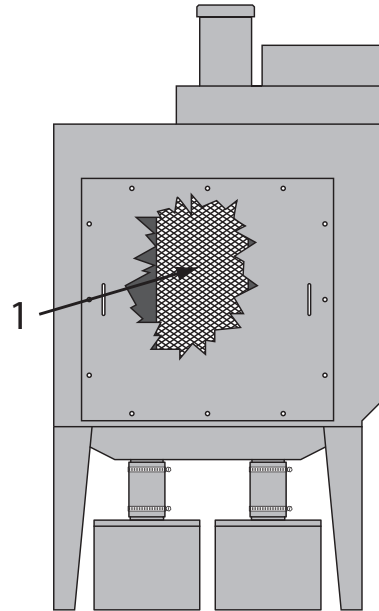

When the needle on the filter gauge is above four (4) after air pulse cleaning and / or the visibility and abrasive cleanliness are not acceptable after reclaim adjustment (if equipped).

Line #

1

123-7440
FILTER CARTRIDGE,
CDF, 14" x 26"

Clemco/Zero Style Pulsar® III, VI, VI-P/VI-PE Cartridges

Line #

1

119-1220
FILTER CARTRIDGE,
9" x 26"

1

119-1210
FILTER CARTRIDGE,
12-3/4" x 30"

Clemco/Zero Style Pulsar® IX-P/IX Cartridges

Line #