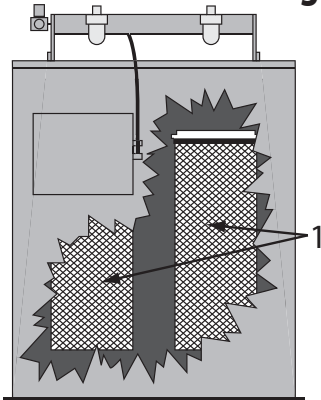

PARTS CHECKLIST

Be Sure The Part You Need Is The Part You Get

Clemco/Zero Style Filter Cartridges

Clemco/Zero Style RPC-2 Reverse Pulse Cartridges

Customer PO #: _____
 Company Name: _____
 Contact Name: _____

Proudly Distributed By

Note: Recommended Cartridge Replacement

When the needle on the filter gauge is above four (4) after air pulse cleaning and / or the visibility and abrasive cleanliness are not acceptable after reclaim adjustment (if equipped).