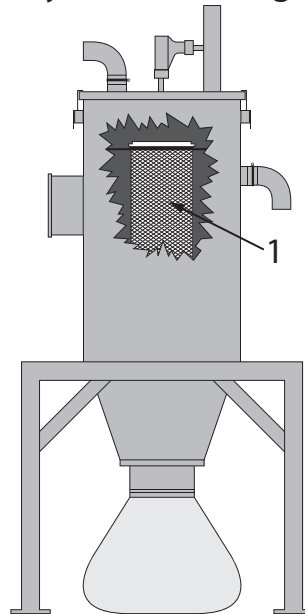

PARTS CHECKLIST

Be Sure The Part You Need Is The Part You Get

Clemco/Zero Style Filter Cartridges

Clemco/Zero Style RPC-2 Reverse Pulse Cartridges

Customer PO #: _____
 Company Name: _____
 Contact Name: _____

Proudly Distributed By

Note: Recommended Cartridge Replacement

When the needle on the filter gauge is above four (4) after air pulse cleaning and / or the visibility and abrasive cleanliness are not acceptable after reclaim adjustment (if equipped).

Line #		
<input type="checkbox"/>	1	 115-6730 FILTER CARTRIDGE, 13" x 26"

Clemco/Zero Style RPH Cartridges

Line #		
<input type="checkbox"/>	1	 115-7810 FILTER CARTRIDGE, 14-1/4" x 36"

Clemco/Zero Style Easy Load Cartridges

Line #		
<input type="checkbox"/>	1	 120-4440 FILTER CARTRIDGE, ELS 9" x 24"

PARTS CHECKLIST

Be Sure The Part You Need Is The Part You Get

Clemco/Zero Style CDF Cartridges

Note: Recommended Cartridge Replacement